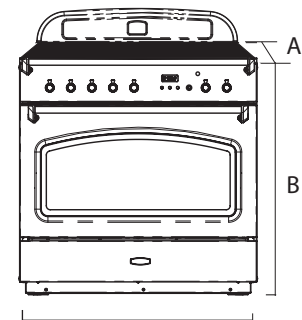

Special Order (special order models denoted in red).

Chrome Fittings

Brass Fittings

90cm Dual Fuel  
A: 608 - 669mm  
B: 909 - 930mm  
C: 900mm

A: Depth Ex / Inc Handles

90cm Induction  
A: 607 - 671mm  
B: 905 - 930mm  
C: 900mm