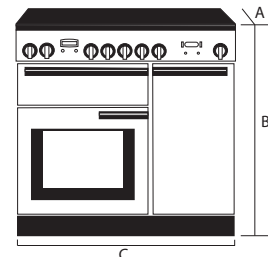

90cm Induction
A: 608 / 646mm
B: 905 - 930mm
C: 900mm

A: Depth Ex / Inc Handles