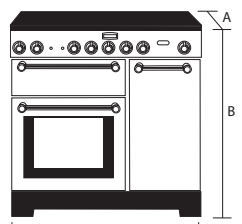

A: Depth Ex / Inc Handles

DOUBLE ELECTRIC OVENS, SEPARATE GRILL, GAS COOK TOP

90cm Model	Colour	Price
KCH90DFSS/CH	90cm Stainless Steel & Chrome	$8298
KCH90DFBL/CH	90cm Black & Chrome	
KCH90DFFCR/CH	90cm Cream & Chrome	$8798

Special Order (special order models denoted in red).