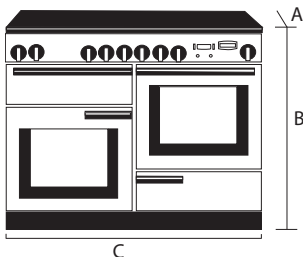

110cm Dual Fuel
A: 604 / 642mm
B: 905 - 930mm
C: 1092mm

110cm Induction
A: 608 / 646mm
B: 905 - 930mm
C: 1100mm

A: Depth Ex / Inc Handles