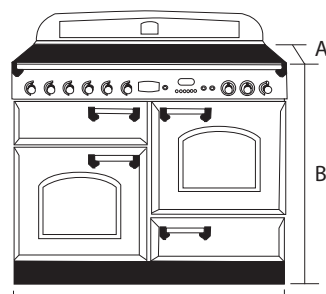

110cm Dual Fuel
A: 608 / 670mm
B: 905 - 930mm
C: 1092mm

C

A: Depth Ex / Inc Handles