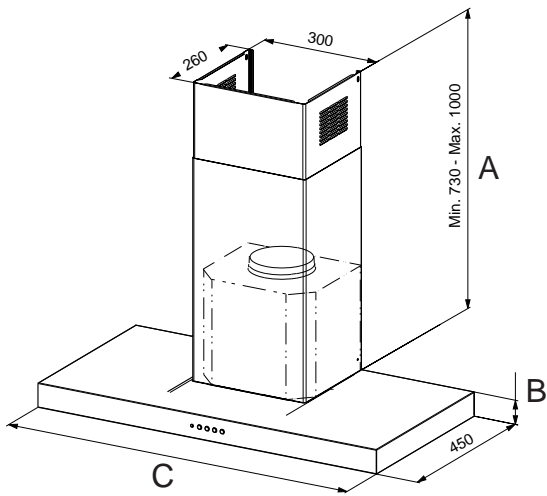

RANGEHOOD DIAGRAMS

INFUSION CANOPIES