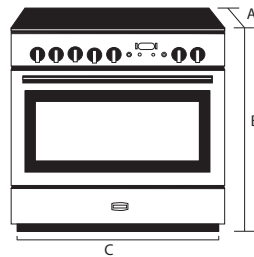

90cm FX (Both)
A: 608 / 642mm
B: 905 - 930mm
C: 900mm

A: Depth Ex / Inc Handles