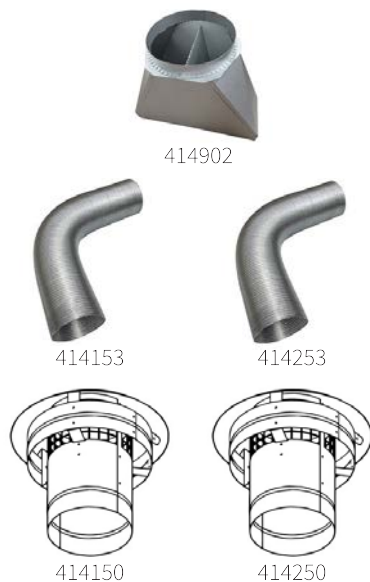

All gas hob accessories are available to purchase as an optional extra.

Falcon's Wok Cradle will fit all dual fuel and gas cookers.

Falcon's Teppanyaki Style Griddle Plate and Griddle Plate will fit all dual fuel and gas cookers excluding the Elise (ELS).

# RANGEHOODS & ACCESSORIES

INFUSION CANOPIES – MAX i880 (intensive 6 mins), 2 x 1W LED, PUSH BUTTON CONTROLS

Model	Description	Price
FALHDS110SS	110cm Stainless Steel, i880 <sup>3</sup> /hr ducted	\$3898
FALHDS110BL	110cm Black, i880 <sup>3</sup> /hr ducted	
FALHDS110SL	110cm Slate, i880 <sup>3</sup> /hr ducted	
FALHDS90SS	90cm Stainless Steel, i880 <sup>3</sup> /hr ducted	\$2998
FALHDS90BL	90cm Black, i880 <sup>3</sup> /hr ducted	
FALHDS90SL	90cm Slate, i880 <sup>3</sup> /hr ducted	

CANOPIES – MAX 770M<sup>3</sup>/HR, 2 x 20W HALOGEN LIGHTS, SLIDER CONTROLS

Model	Description	Price
FALHDCP110SC	110cm Stainless Steel, 770m <sup>3</sup> /hr ducted	\$3698
FALHDCP110BC	110cm Black, 770m <sup>3</sup> /hr ducted	
FALHDCP90SC	90cm Stainless Steel, 770m <sup>3</sup> /hr ducted	\$2798
FALHDCP90BC	90cm Black, 770m <sup>3</sup> /hr ducted	
*4620000496	Stainless Steel extension flue, 614mm high (replaces existing upper flue)	\$398
*4620000497	Black extension flue, 614mm high (replaces existing upper flue)	

INTEGRATED - MAX 1600<sup>3</sup>/HR (100CM) & 800M<sup>3</sup>/HR (80CM), LED LIGHTS, PUSH CONTROLS

Model	Description	Price
FALUC1002	100cm Integrated Twin Motor Rangehood	\$3798
FALUC801	80cm Integrated Rangehood	\$2898