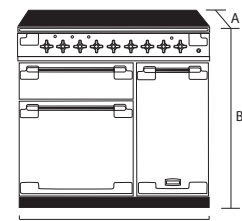

90cm Dual Fuel
A: 598 / 650mm
B: 910 - 935mm
C: 900mm

A: Depth Ex / Inc Handles