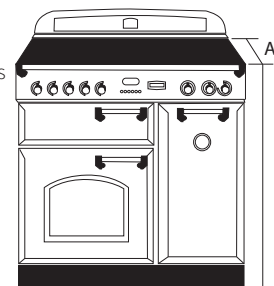

110cm Dual Fuel or Gas
A: 608 / 670mm
B: 905 - 930mm
C: 1092mm

110cm Induction
A: 608 / 670mm
B: 905 - 930mm
C: 1100mm

A: Depth Ex / Inc Handles