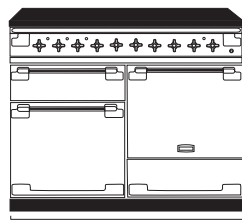

90cm Dual Fuel
A: 598 / 650mm
B: 910 - 935mm
C: 1092mm

A: Depth Ex / Inc Handles