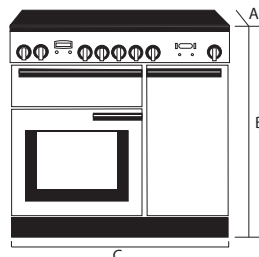

90cm Dual Fuel
A: 604 / 642mm
B: 905 - 930mm
C: 900mm

A: Depth Ex / Inc Handles