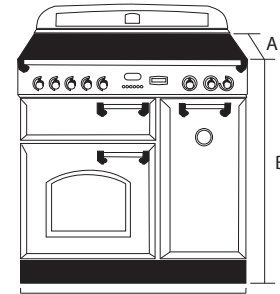

Special Order (special order models denoted in red).

Chrome Fittings

Brass Fittings

110cm Dual Fuel  
A: 608 / 670mm  
B: 905 - 930mm  
C: 1092mm

C

A: Depth Ex / Inc Handles

90cm Dual Fuel  
A: 608 / 670mm  
B: 905 - 930mm  
C: 900mm