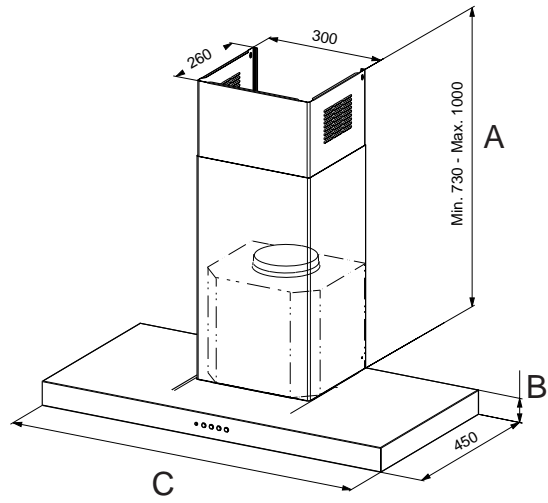

110cm Canopy
A: 730/1000mm
B: 60mm
C: 1098mm